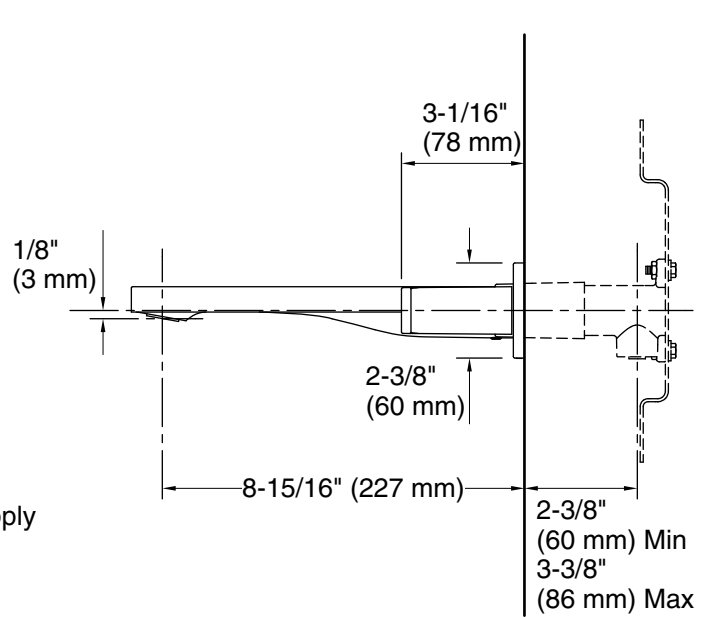

Technical Information

All product dimensions are nominal.

Drain included: No

Spout:

Spout reach: 9" (228 mm)

Notes

Install this product according to the installation instructions.

ADA, OBC, CSA B651 compliant when installed to the specific requirements of these regulations.