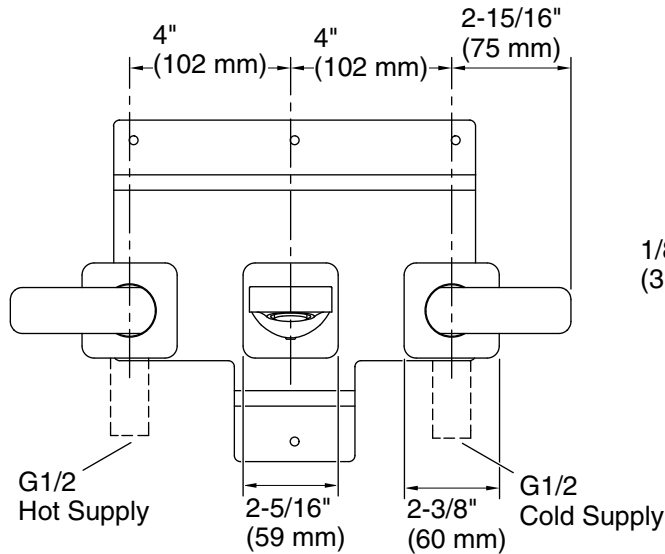

Technical Information

All product dimensions are nominal.

Drain included: No

Spout:

Spout reach: 9" (228 mm)

Notes

Install this product according to the installation instructions.

ADA, OBC, CSA B651 compliant when installed to the specific requirements of these regulations.